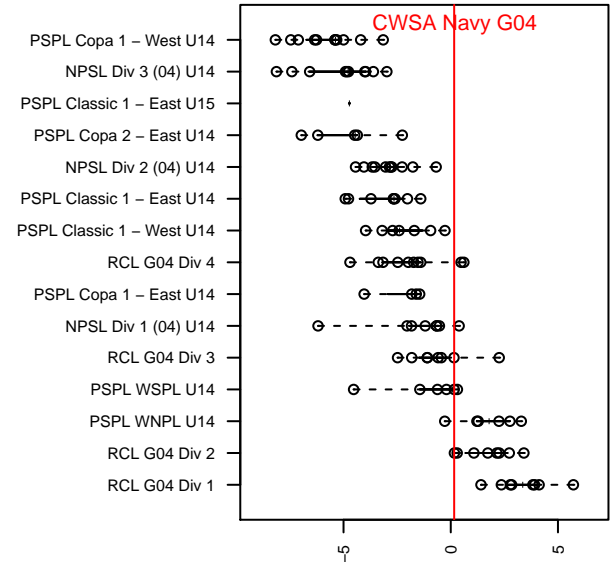

CWSA Navy G04

Central Washington Soccer Academy
 Yakima, WA
 G04 total strength=1371
 attack=8.15 defense=6.4
 fall league = PSPL WSPL U14
 notes= Gallegos 2016

alt names used:
 CENTRAL WASHINGTON SOUNDERS CWS (CWS 04 Washburn
 CWSA CWS G04 Washburn

Venues played:
 2017 Sounders FC Cup GU14 Gold
 2017 REDAPT Cup Gold U14
 2017 PSPL WSPL U14

CWSA Navy G04
 Dots are actual minus expected GF (blue circles) and GA (red triangles).
 Blue line is smoothed change in attack strength. Red is smoothed change in defense strength.

**attack and defense variance (black dot)
relative to other teams
and top 10 in region**

**attack and defense rating
relative to others at age
and all opponents in last 13 months**

Performance relative to 13 month average