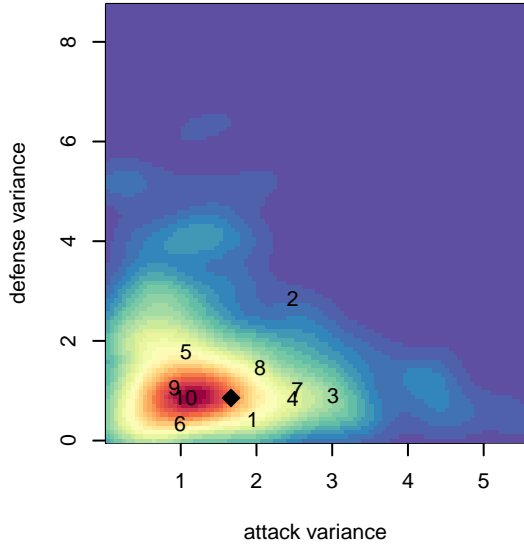

CWSA Navy G04

Central Washington Soccer Academy
 Yakima, WA
 G04 total strength=1371
 attack=8.15 defense=6.4
 fall league = PSPL WSPL U14
 notes= Gallegos 2016

alt names used:
 CENTRAL WASHINGTON SOUNDERS CWS (CWS 04 Washburn
 CWSA CWS G04 Washburn

Venues played:
 2017 Sounders FC Cup GU14 Gold
 2017 REDAPT Cup Gold U14
 2017 PSPL WSPL U14

CWSA Navy G04
 Dots are actual minus expected GF (blue circles) and GA (red triangles).
 Blue line is smoothed change in attack strength. Red is smoothed change in defense strength.

**attack and defense variance (black dot)
relative to other teams
and top 10 in region**

**attack and defense rating
relative to others at age
and all opponents in last 13 months**

Performance relative to 13 month average