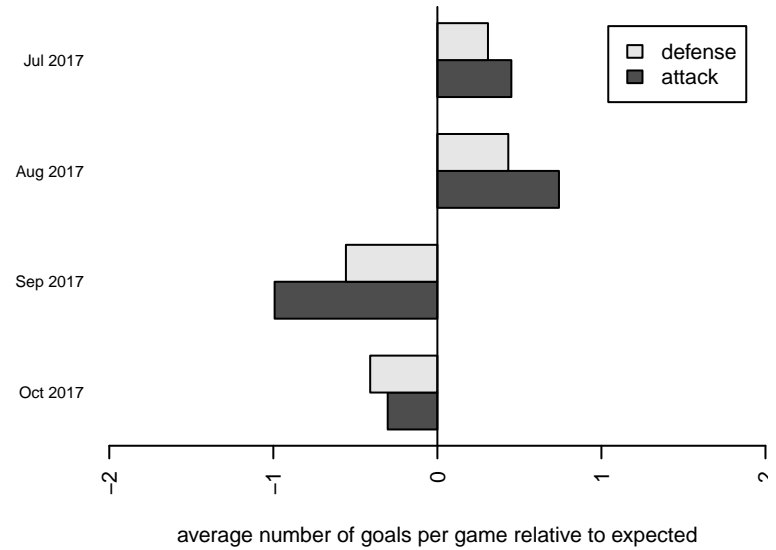

Performance relative to 13 month average