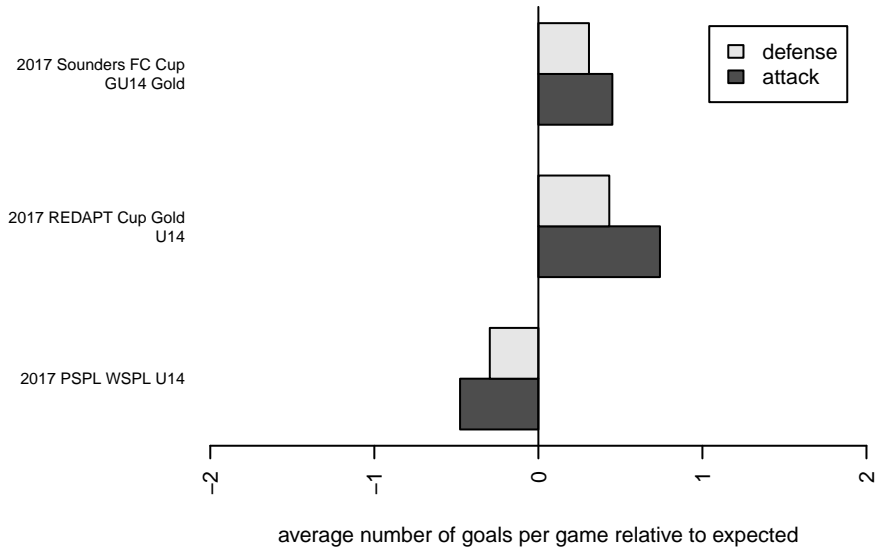

CWSA Navy G04

Central Washington Soccer Academy
 Yakima, WA
 G04 total strength=1371
 attack=8.15 defense=6.4
 fall league = PSPL WSPL U14
 notes= Gallegos 2016

alt names used:
 CENTRAL WASHINGTON SOUNDERS CWS (CWS 04 Washburn
 CWSA CWS G04 Washburn

Venues played:
 2017 Sounders FC Cup GU14 Gold
 2017 REDAPT Cup Gold U14
 2017 PSPL WSPL U14

CWSA Navy G04
 Dots are actual minus expected GF (blue circles) and GA (red triangles).
 Blue line is smoothed change in attack strength. Red is smoothed change in defense strength.

**attack and defense variance (black dot)
relative to other teams
and top 10 in region**

**attack and defense rating
relative to others at age
and all opponents in last 13 months**

Performance relative to 13 month average