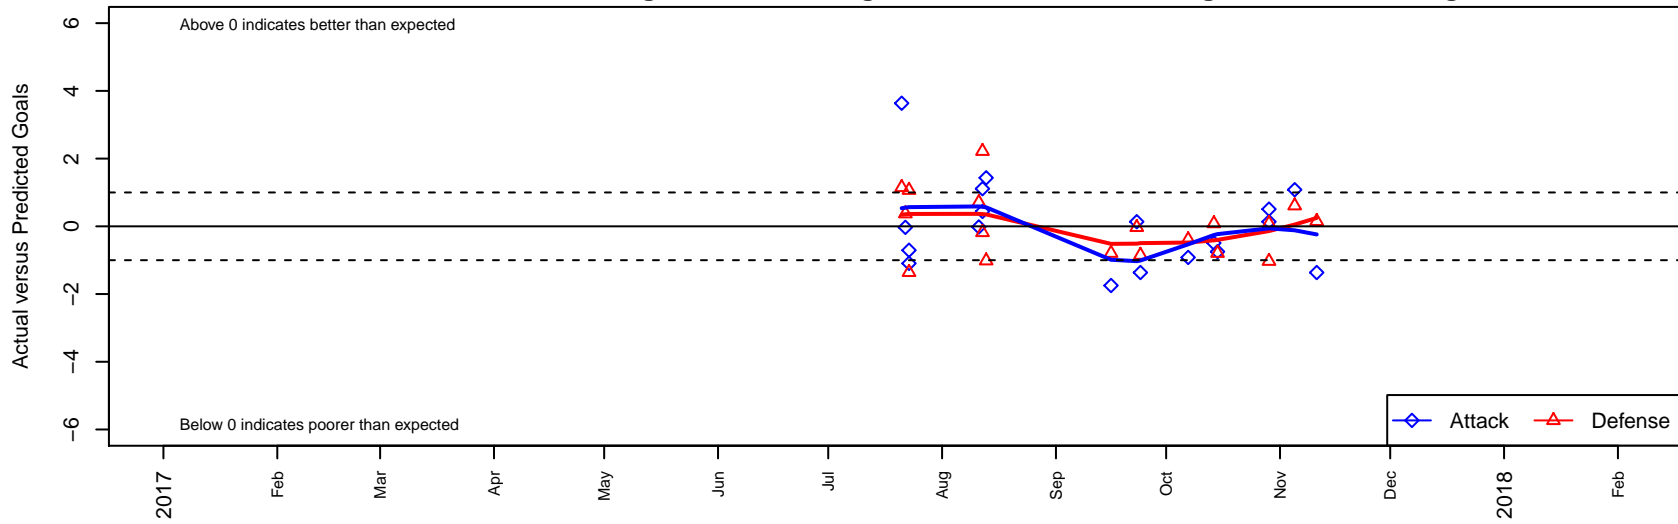

CWSA Navy G04

Central Washington Soccer Academy
 Yakima, WA
 G04 total strength=1371
 attack=8.15 defense=6.4
 fall league = PSPL WSPL U14
 notes= Gallegos 2016

alt names used:
 CENTRAL WASHINGTON SOUNDERS CWS (CWS 04 Washburn
 CWSA CWS G04 Washburn

Venues played:
 2017 Sounders FC Cup GU14 Gold
 2017 REDAPT Cup Gold U14
 2017 PSPL WSPL U14

CWSA Navy G04
 Dots are actual minus expected GF (blue circles) and GA (red triangles).
 Blue line is smoothed change in attack strength. Red is smoothed change in defense strength.

**attack and defense variance (black dot)
relative to other teams
and top 10 in region**

**attack and defense rating
relative to others at age
and all opponents in last 13 months**

Performance relative to 13 month average