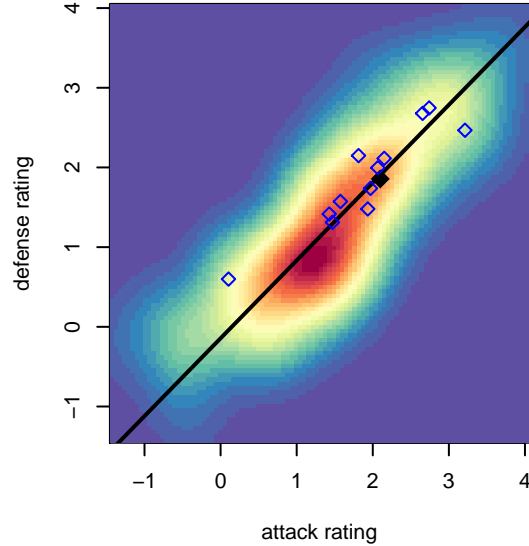

CWSA Navy G04

Central Washington Soccer Academy
 Yakima, WA
 G04 total strength=1371
 attack=8.15 defense=6.4
 fall league = PSPL WSPL U14
 notes= Gallegos 2016

alt names used:
 CENTRAL WASHINGTON SOUNDERS CWS (CWS 04 Washburn
 CWSA CWS G04 Washburn

Venues played:
 2017 Sounders FC Cup GU14 Gold
 2017 REDAPT Cup Gold U14
 2017 PSPL WSPL U14

CWSA Navy G04
 Dots are actual minus expected GF (blue circles) and GA (red triangles).
 Blue line is smoothed change in attack strength. Red is smoothed change in defense strength.

**attack and defense variance (black dot)
relative to other teams
and top 10 in region**

**attack and defense rating
relative to others at age
and all opponents in last 13 months**

Performance relative to 13 month average